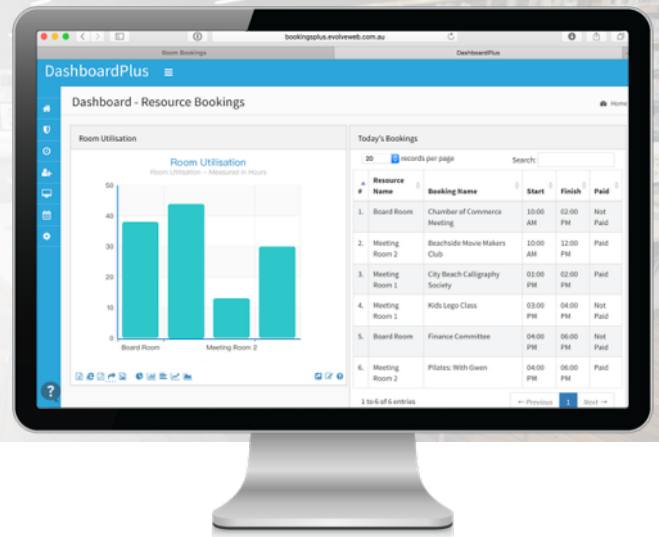

Dashboards and Reporting for BookingsPlus

Our Report and Dashboard builder lets you visualise, track and measure real time BookingsPlus and Brushtail data. Not only do these dashboards & reports look great, they provide a familiar way for staff to access and interpret library data. Importantly the dashboards are optimised to run on any device and can be embedded with other intranet web pages.

Use DashboardPlus to easily create stylish web based dashboards with reports, charts and statistics with real-time booking information directly to your web browser running on your PC, Mac or tablet (e.g. iPad).

We can also combine data from different sources, such as Sensify, VuFind and EvolvePlus People Counters and present as a single integrated Dashboard, together with the ability to export reports to Excel, HTML and PDF.

- Room/resource utilisation chart
- PC Booking analysis
- Event attendee details
- RefClicker statistics
- Unpaid bookings list
- Popular booking timeslot graphs
- Game Console usage chart
-and much more.