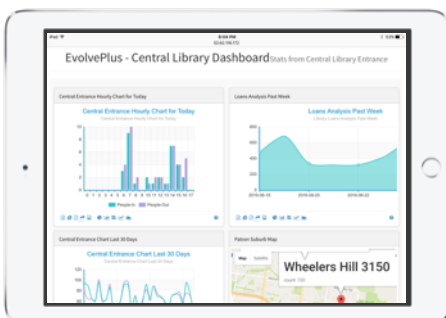

Dashboards with Drag & Drop
Custom built web-based dashboards uniquely tailored for you can be quickly modified using the straightforward drag & drop interface.

Powerful Report Builder
The Report and Dashboard builder supports extensive report & chart types, including tabular, summary, pivot, line, chart, pie, bar, column, area and total counts.

Mobile Device Ready
Powered by Bootstrap responsive framework, DashboardPlus works on all HTML5 compatible browsers on PCs, Macs or mobile devices like the iPad.