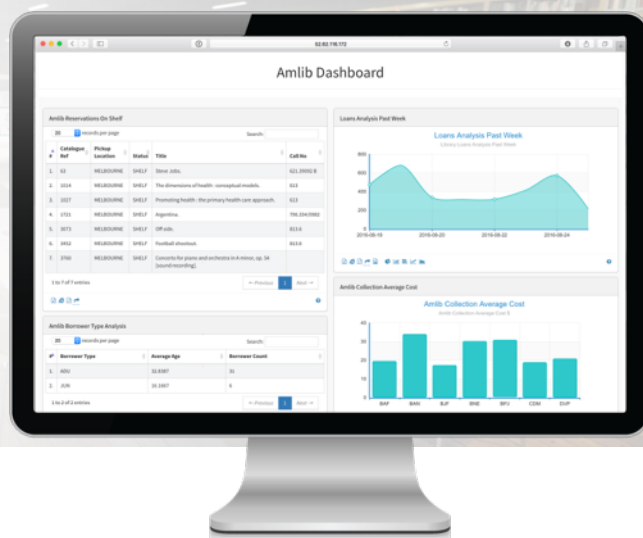

Dashboards for Amlib

Our Dashboards lets you visualise, track and measure real time Amlib data. Not only do these dashboards look great, they provide a familiar way for staff to access and interpret library data. Importantly the dashboards are optimised to run on any device and can be embedded with other intranet web pages.

Using the EvolvePlus Report and Dashboard builder you can easily create stylish web based dashboards with reports, charts and statistics. There's no need to schedule Amlib reports or install Amlib to view the dashboards - we provide real-time information directly to your web browser running on your PC, Mac or tablet (e.g. iPad).

We can also combine data from different sources, such as Amlib, Sensify, VuFind and EvolvePlus People Counters and present as a single integrated Dashboard.

Dashboards with Drag & Drop

Custom built web-based dashboards uniquely tailored for your library can be quickly modified using the straightforward drag & drop interface.

Powerful Report Builder

The EvolvePlus Report and Dashboard builder supports extensive report & chart types, including tabular, summary, pivot, line, chart, pie, bar, column, area and total counts.

Mobile Device Ready