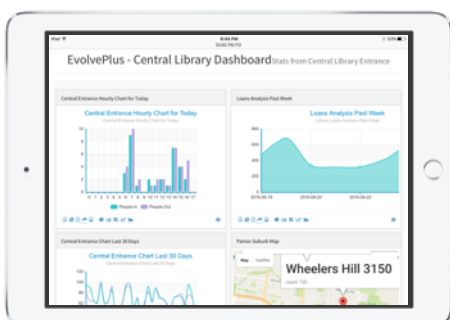

Powerful Report Builder

The EvolvePlus Report and Dashboard builder supports extensive report & chart types, including tabular, summary, pivot, line, chart, pie, bar, column, area and total counts.

Mobile Device Ready

Powered by Bootstrap responsive framework, EvolvePlus Report and Dashboard builder works on all HTML5 compatible browsers on PCs, Macs or mobile devices like the iPad.

Embed Dashboards & Reports

You can embed all the report widgets, dashboards on your library intranet, blog or other portals.

Multiple Data Sources

The Dashboards can connect to data within MySQL, PostgreSQL, SQL Server, SQLite and CSV, and easily combine them into a single reporting view.

Amlib Dashboard Examples

Dashboard widget examples:

- Patron postcode analysis using Google Maps
- Daily loan statistics chart
- Reservation queue performance
- Overdue fee analysis graph
- Popular title loan analysis
- Popular OPAC search terms
-and much more.